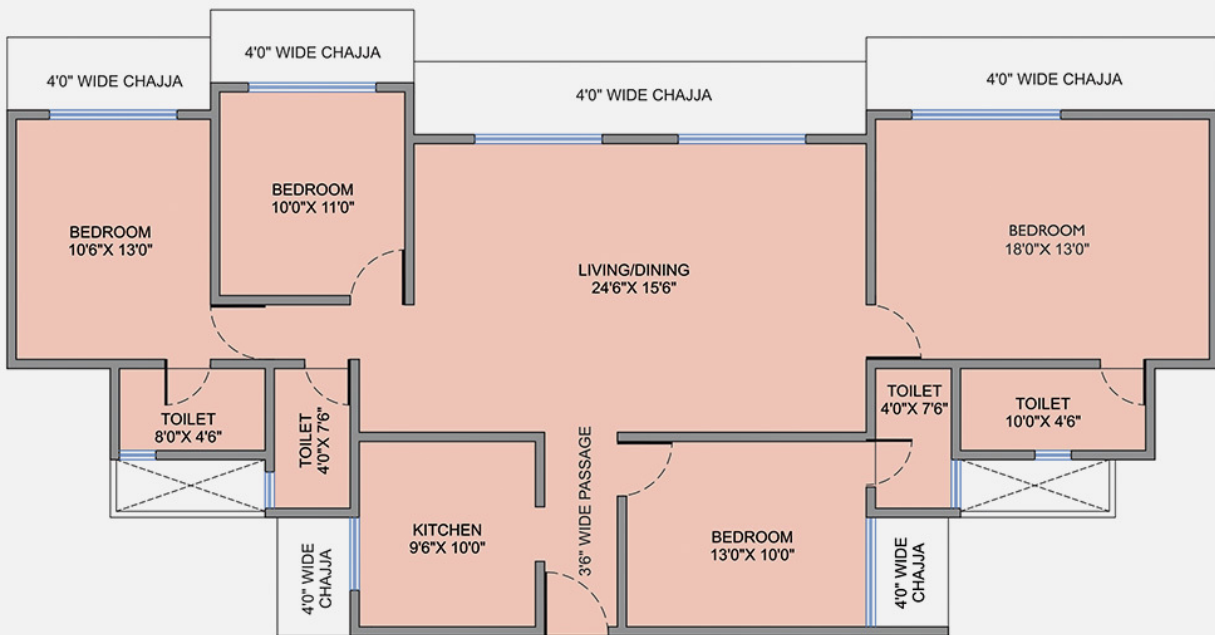

## 3 BHK Premium

Area - 872 sq. ft.

# MERIDIAN COURTS - UNIT PLANS

## 4 BHK Grand

Area - 1325 sq. ft.

# MERIDIAN COURTS - UNIT PLANS

4 BHK Premium  
Area - 1162 sq. ft.