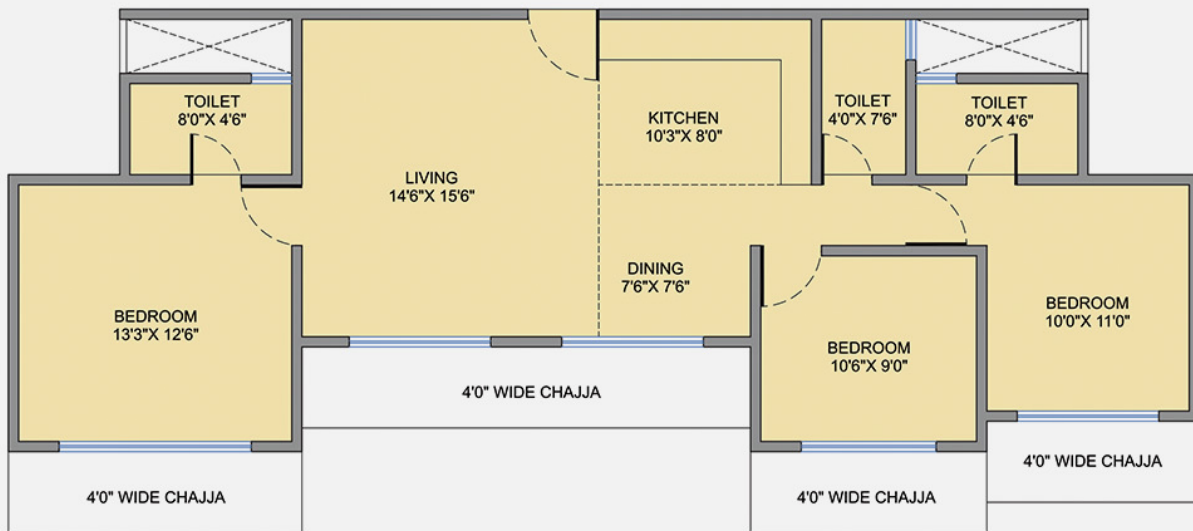

# MERIDIAN COURTS - UNIT PLANS

**2 BHK Premium**  
Area - 570 sq. ft.

# MERIDIAN COURTS - UNIT PLANS

3 BHK Grand  
Area - 904 sq. ft.

# MERIDIAN COURTS - UNIT PLANS

## 3 BHK Premium

Area - 872 sq. ft.