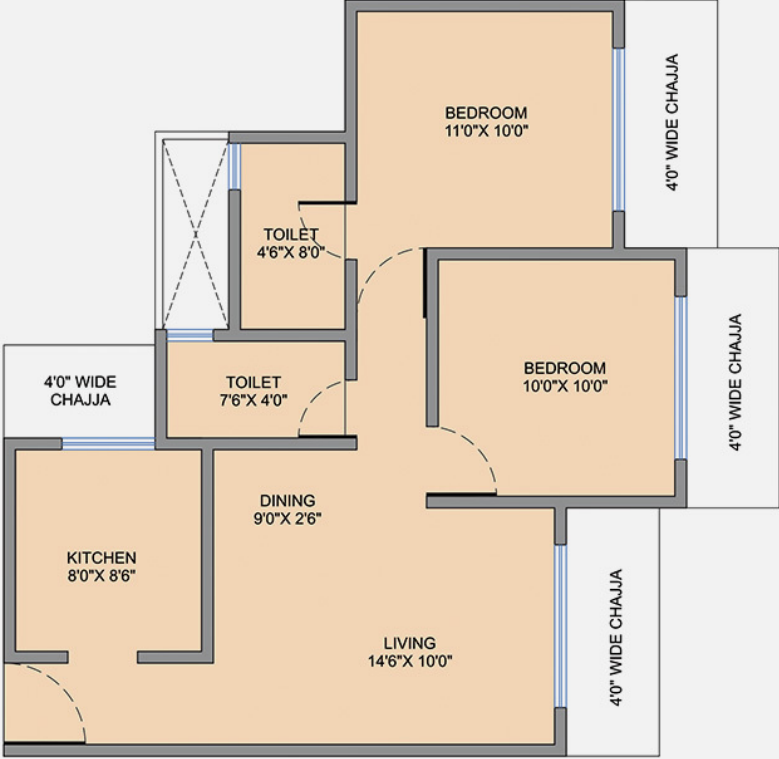

# MERIDIAN COURTS - UNIT PLANS

**1 BHK**  
Area - 425 sq. ft.

# MERIDIAN COURTS - UNIT PLANS

2 BHK Grand  
Area - 643 sq. ft.

# MERIDIAN COURTS - UNIT PLANS

**2 BHK Premium**  
Area - 570 sq. ft.

# MERIDIAN COURTS - UNIT PLANS

3 BHK Grand  
Area - 904 sq. ft.