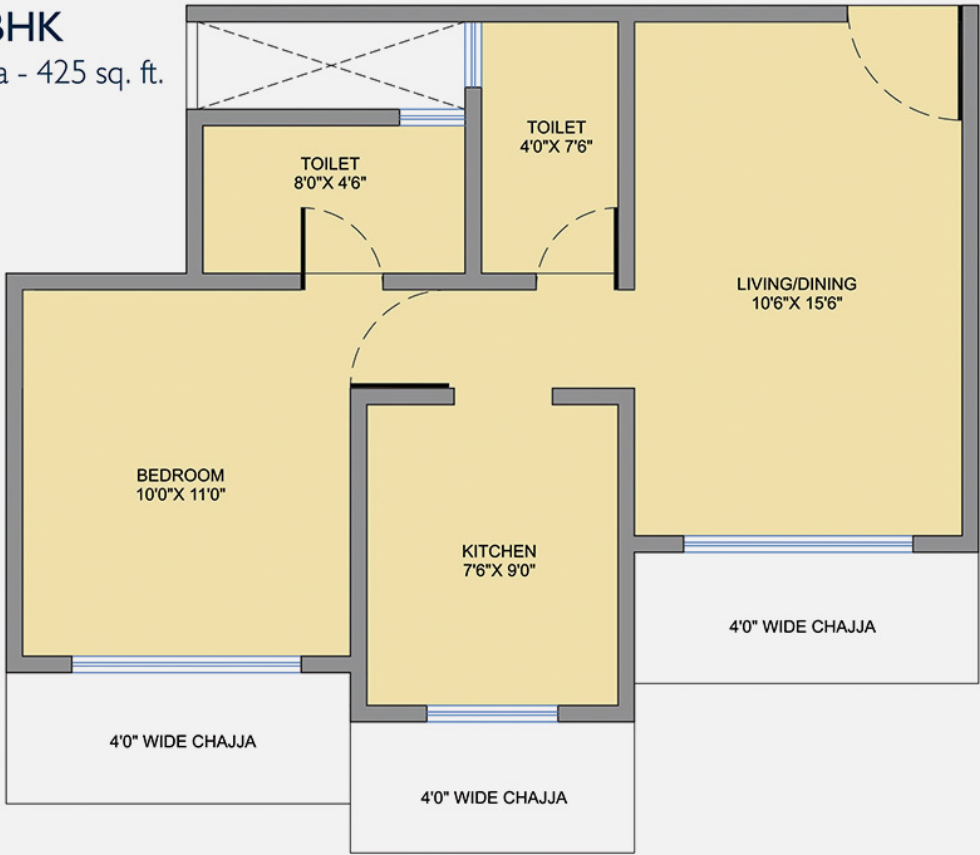

# MERIDIAN COURTS - UNIT PLANS

**1 BHK**  
Area - 425 sq. ft.

# MERIDIAN COURTS - UNIT PLANS

2 BHK Grand  
Area - 643 sq. ft.

# MERIDIAN COURTS - UNIT PLANS

**2 BHK Premium**  
Area - 570 sq. ft.

# MERIDIAN COURTS - UNIT PLANS

3 BHK Grand  
Area - 904 sq. ft.