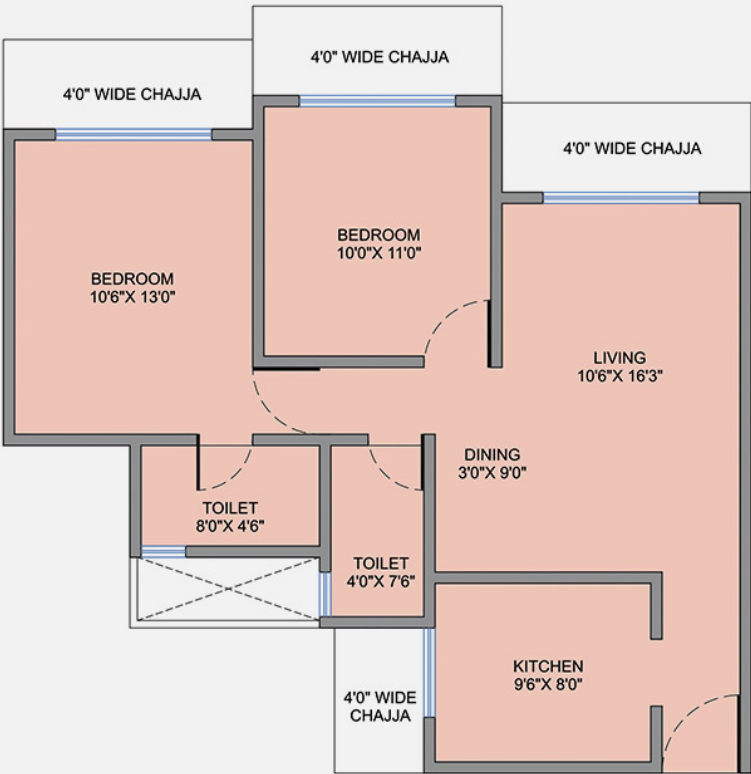

# MERIDIAN COURTS - UNIT PLANS

**1 BHK**  
Area - 425 sq. ft.

# MERIDIAN COURTS - UNIT PLANS

2 BHK Grand  
Area - 643 sq. ft.

# MERIDIAN COURTS - UNIT PLANS

**2 BHK Premium**  
Area - 570 sq. ft.

# MERIDIAN COURTS - UNIT PLANS

3 BHK Grand  
Area - 904 sq. ft.