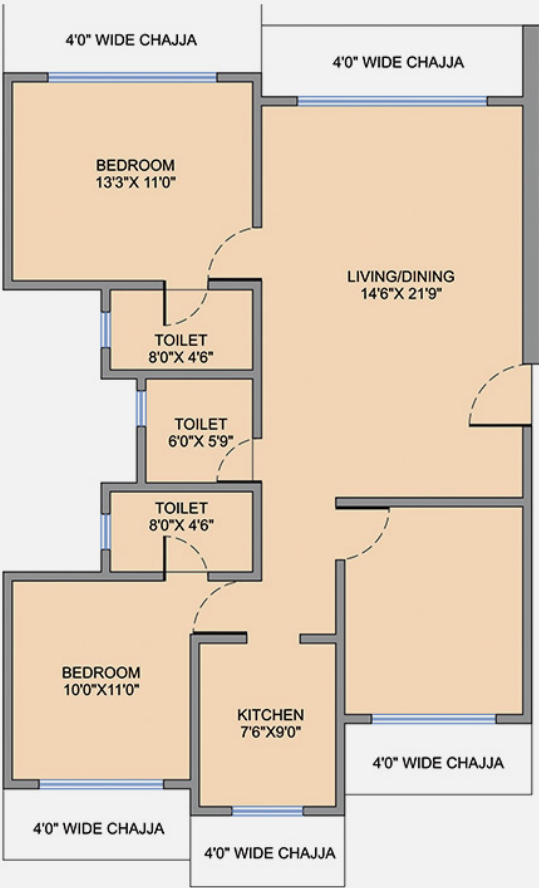

# MERIDIAN COURTS - UNIT PLANS

**1 BHK**  
Area - 425 sq. ft.

# MERIDIAN COURTS - UNIT PLANS

2 BHK Grand  
Area - 643 sq. ft.

# MERIDIAN COURTS - UNIT PLANS

**2 BHK Premium**  
Area - 570 sq. ft.

# MERIDIAN COURTS - UNIT PLANS

3 BHK Grand  
Area - 904 sq. ft.